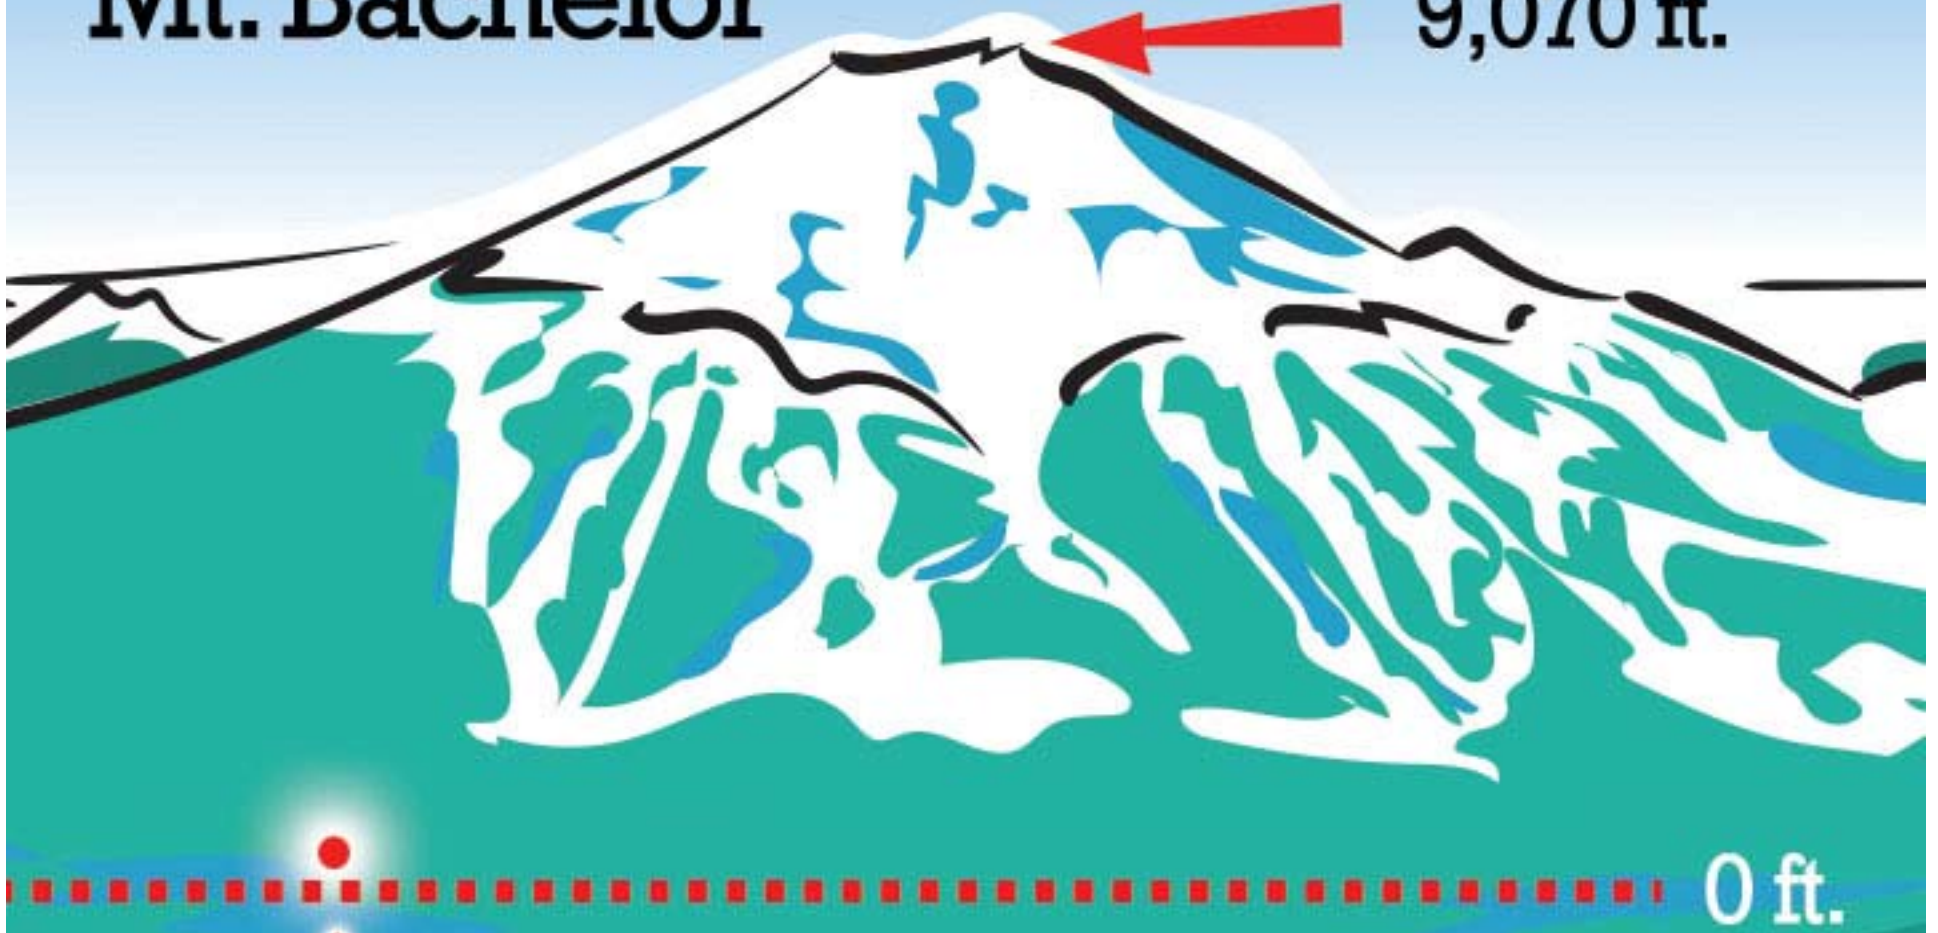

# Mt. Bachelor

9,070 ft.

**To put these exposures into perspective, if the top of Mt. Bachelor is the allowed public limit, the maximum outdoor exposure is ~28' high**

Copyright ©2018  
Andrew H. Thatcher,

## Typical Radiofrequency Exposures in our Lives